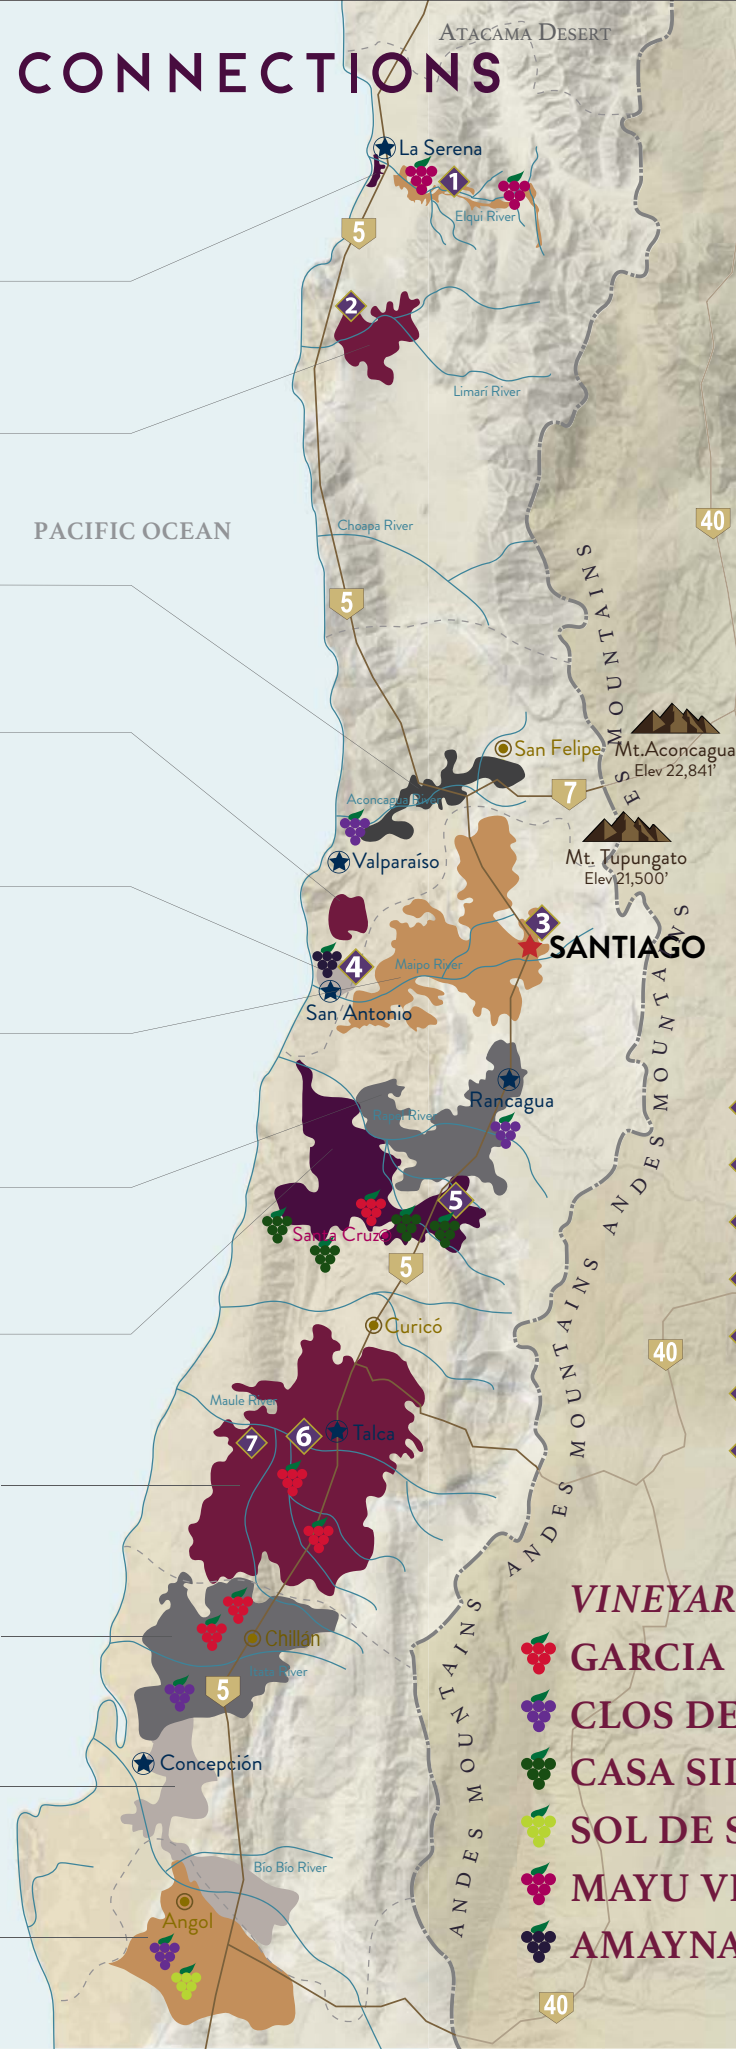

VINE CONNECTIONS

CHILE

Elqui Valley

Limarí Valley

Aconcagua Valley

Casablanca Valley

San Antonio Valley
(Leyda Valley)

Maipo Valley

Cachapoal Valley

Colchagua Valley

Maule Valley

Itata Valley

Bío Bío Valley

Malleco Valley

Chile Map Key

- ★ Capital
- ⊙ City
- Large Town
- Small Town
- W Winery/Bodega
- V Vineyard
- H Highway
- R River

SANTIAGO TO MENDOZA = 226 MILES NE
 SANTIAGO TO LA SERENA = 296 MILES N
 SANTIAGO TO MALLECO = 383 MILES S

★ MENDOZA

ARGENTINA

WINERIES:

- 1 MAYU
- 2 MERINO
- 3 AQUITANIA
- 4 AMAYNA & BOYA
- 5 CASA SILVA
- 6 J. BOUCHON
- 7 CLOS DES FOUS

VINEYARDS:

-  GARCIA & SCHWADERER VYD
-  CLOS DES FOUS VINEYARD
-  CASA SILVA VINEYARD
-  SOL DE SOL VINEYARD
-  MAYU VINEYARD
-  AMAYNA & BOYA VINEYARD