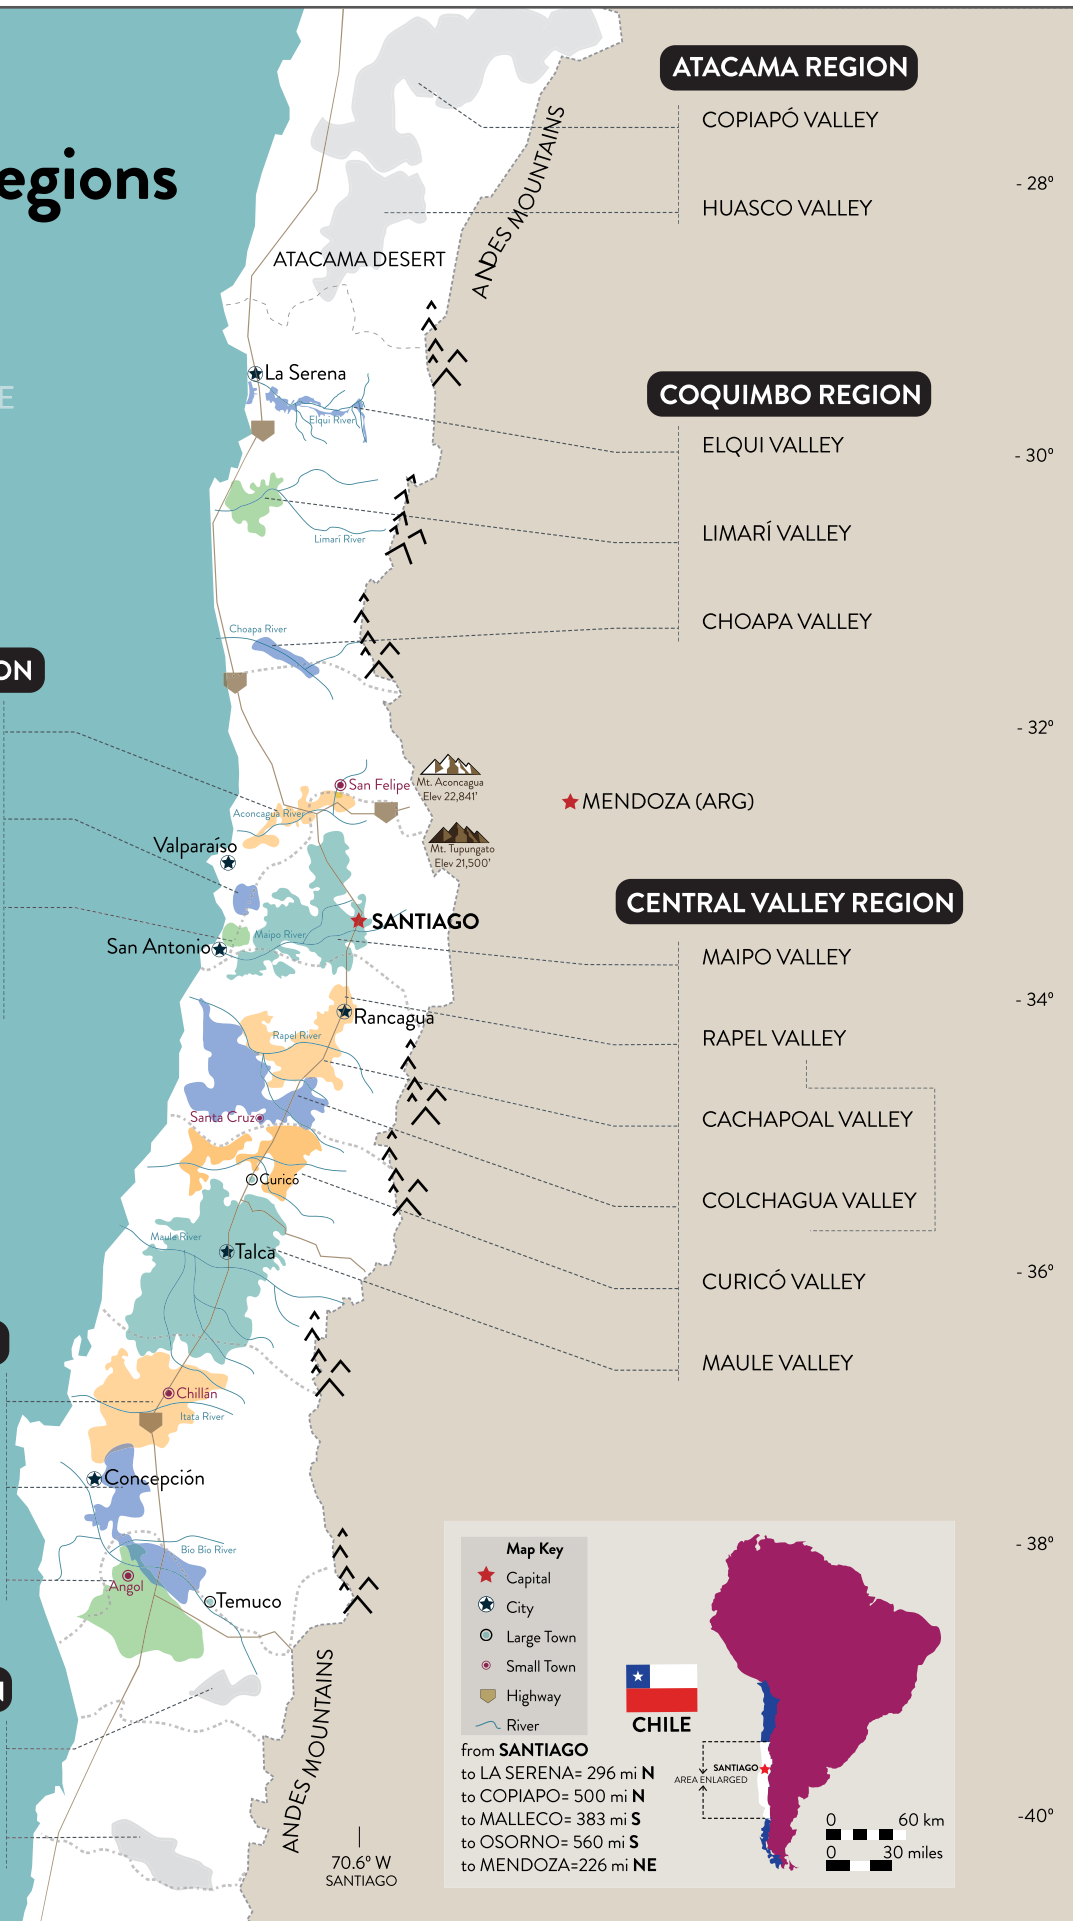

CHILE Wine Regions

PACIFIC OCEAN

ACONCAGUA REGION

- ACONCAGUA VALLEY
- CASABLANCA VALLEY
- SAN ANTONIO VALLEY
- LEYDA VALLEY

SOUTH REGION

- ITATA VALLEY
- BÍO-BÍO VALLEY
- MALLECO VALLEY

AUSTRAL REGION

- CAUTIN VALLEY
- OSORNO VALLEY

ATACAMA REGION

- COPIAPÓ VALLEY
- HUASCO VALLEY

COQUIMBO REGION

- ELQUI VALLEY
- LIMARÍ VALLEY
- CHOAPA VALLEY

CENTRAL VALLEY REGION

- MAIPO VALLEY
- RAPEL VALLEY
- CACHAPOAL VALLEY
- COLCHAGUA VALLEY
- CURICÓ VALLEY
- MAULE VALLEY

Map Key

- ★ Capital
- ★ City
- Large Town
- Small Town
- ▬ Highway
- River

CHILE

from SANTIAGO

- to LA SERENA= 296 mi N
- to COPIAPO= 500 mi N
- to MALLECO= 383 mi S
- to OSORNO= 560 mi S
- to MENDOZA=226 mi NE

SANTIAGO AREA ENLARGED

0 60 km

0 30 miles